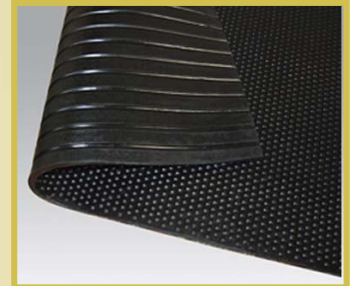

Dimensions

1300mm (h) x 600mm (w) x 600mm (d)

Flooring

Kylix can supply many different types of flooring for your stable, wash area, solarium and yard areas together with wall protection matting. Everything from dog bone tiles to 1m² brick effect tiles. We can provide standard colours in red, black and green as well as flecked tiles and more specific colours.

Washroom Floor and Wall Mats

As part of a fully effective washroom solution Kylix UK sell a supersoft interlocking mat system easily laid and lifted for cleaning but provides accurately secure joints.

45mm **Rubber Crumb Block Paver**